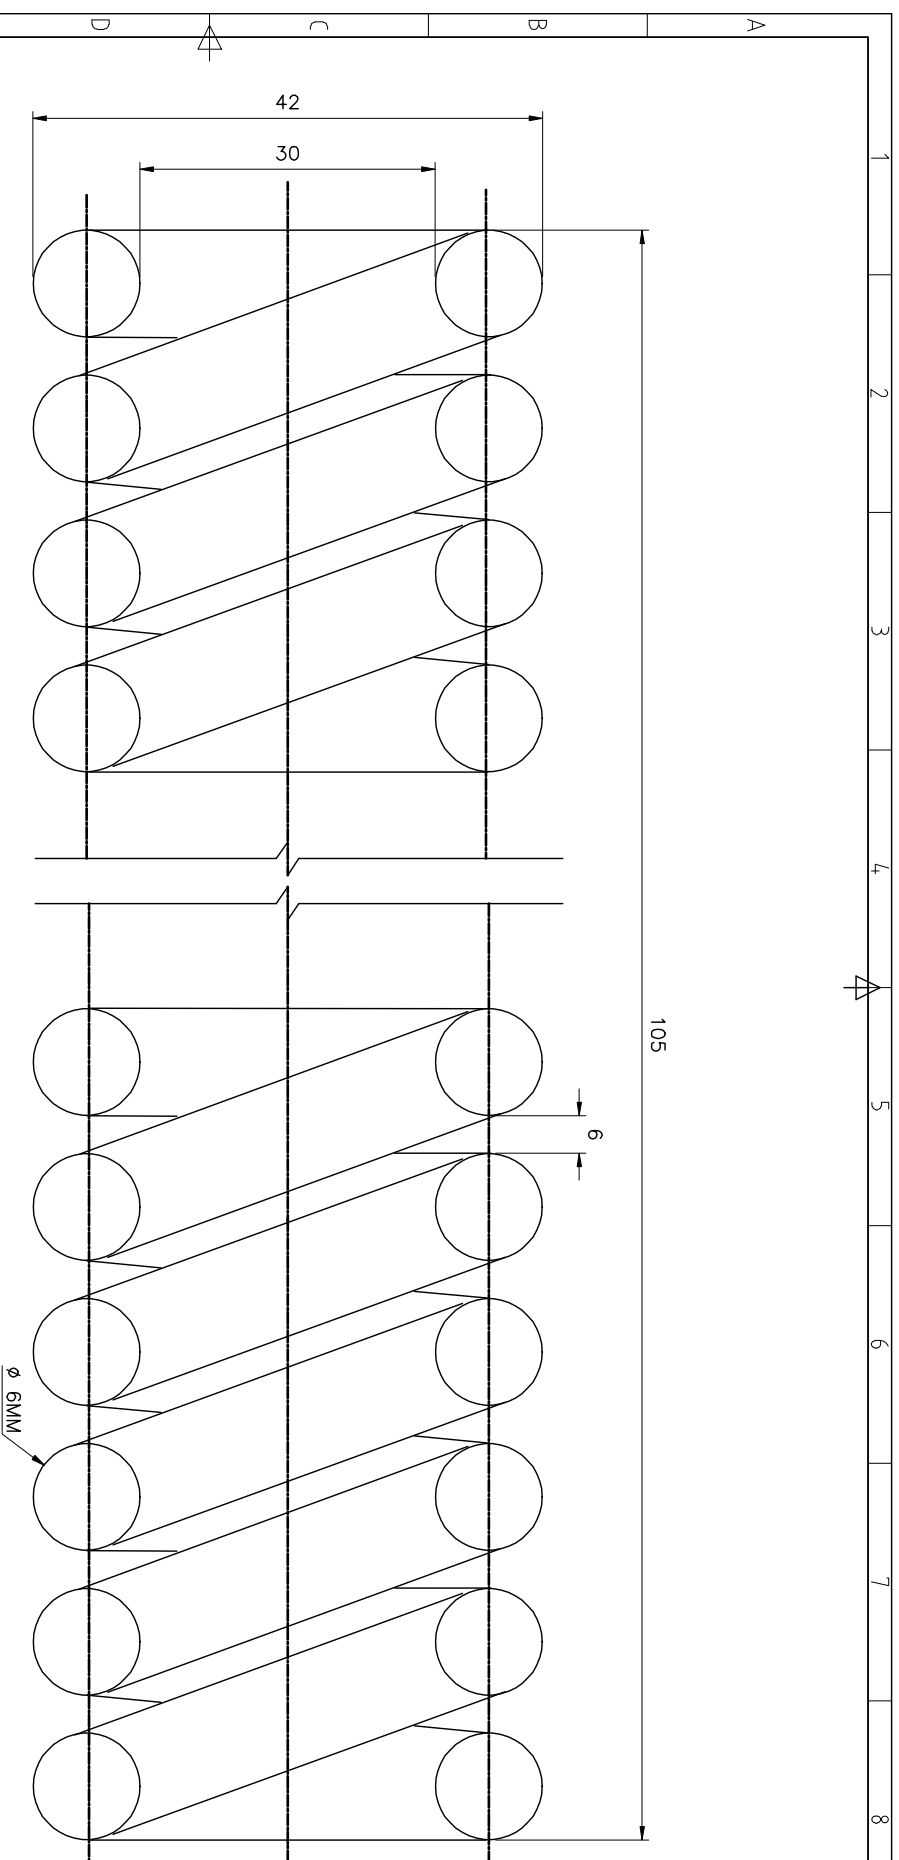

A3

NOTE:-

- 1) ALL DIMENSIONS ARE IN MM
- 2) DO NOT SCALE THE DRAWING

MATERIAL :

JAMKHANDI SUGARS LTD , HIREPADASALAGI
 TAL:- JAMKHANDI . DIST :- BAGALKOT STATE:- KARNATAKA

TITLE:-

SPRING FOR VACCUUM FILTER HIGH FLOW VALVE

DRG	KOTVAL	05.09.24
CHD	GUBACHI	05.09.24
APPD	G.M	05.09.24
SCALE	N.T.S	

REF.DRG.NO. -

DRAWING NO.:- JSL/BH/516

REV.	
R0	

1 2 3 4 5 6 7 8

A B C D E F